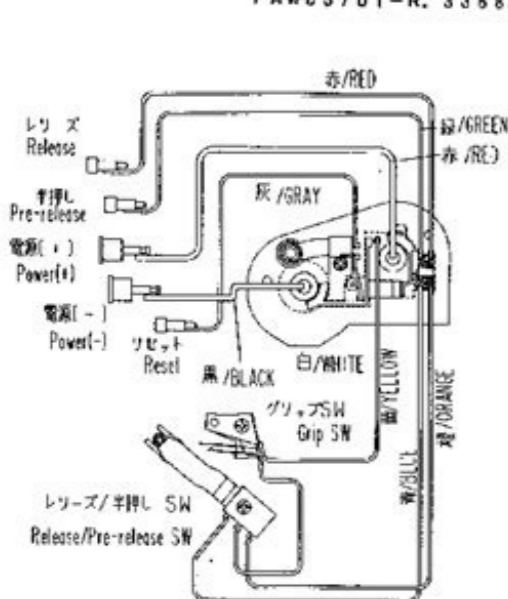

回路図
Circuit Diagram

- M 1 :D40 -

FAW03701-R 3388 A

配線図
Wiring Diagram