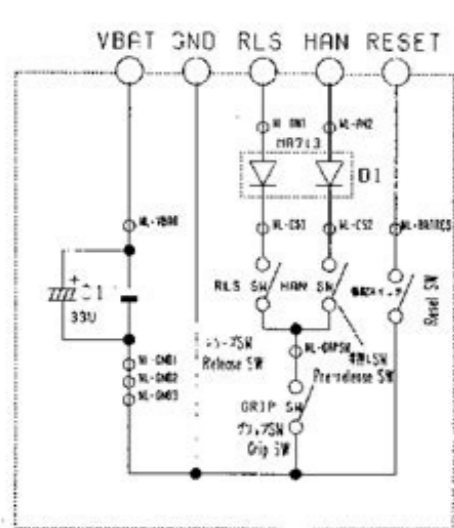

回路図
Circuit Diagram

Nikon f100 manual, Nikon f100 film camera manual, Nikon f100 repair manual, Nikon f100 manual pdf.